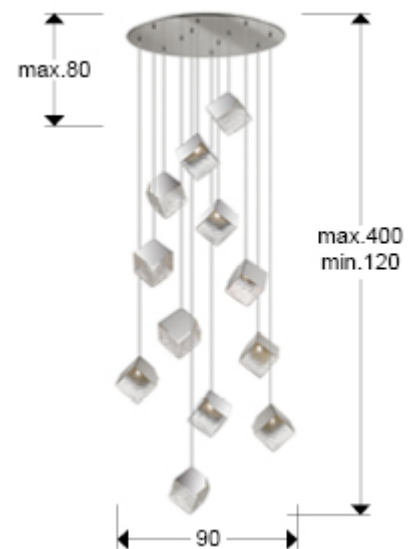

Priscila

721240

Large lamps

Round lamp of 12 lights, made of metal and steel, chrome finish. Cubic shade of textured glass. Adjustable in height.

·This item includes 12 G9 LED 6W This lamp is supplied with GRAVITY TOGGLES, to improve ceiling fixing.

GENERAL INFORMATION

EAN Code: 8435435335489

Type: Large lamps

Collection: Priscila

SIZES

Sizes: \varnothing 90.0 \updownarrow 400.0 cm

Height when installed: 120.0/ max. 400.0 cm

Weight: 21.8 Kg

SIZES WITH PACKAGING

Weight: 26.0 Kg

Volume: 0.2530m³

Sizes: \leftrightarrow 89.0 \updownarrow 32.0 \swarrow 89.0 cm

TECHNICAL INFORMATION

IP protection: IP 20
Electric class: Class 1
Maximum power: 12x28W
Voltage: 220/240 V
Frequency: 50 Hz

ADDITIONAL INFORMATION

Material: Metal, steel, glass
Finish: Chromed, textured
Assembling time by customer: 30 min